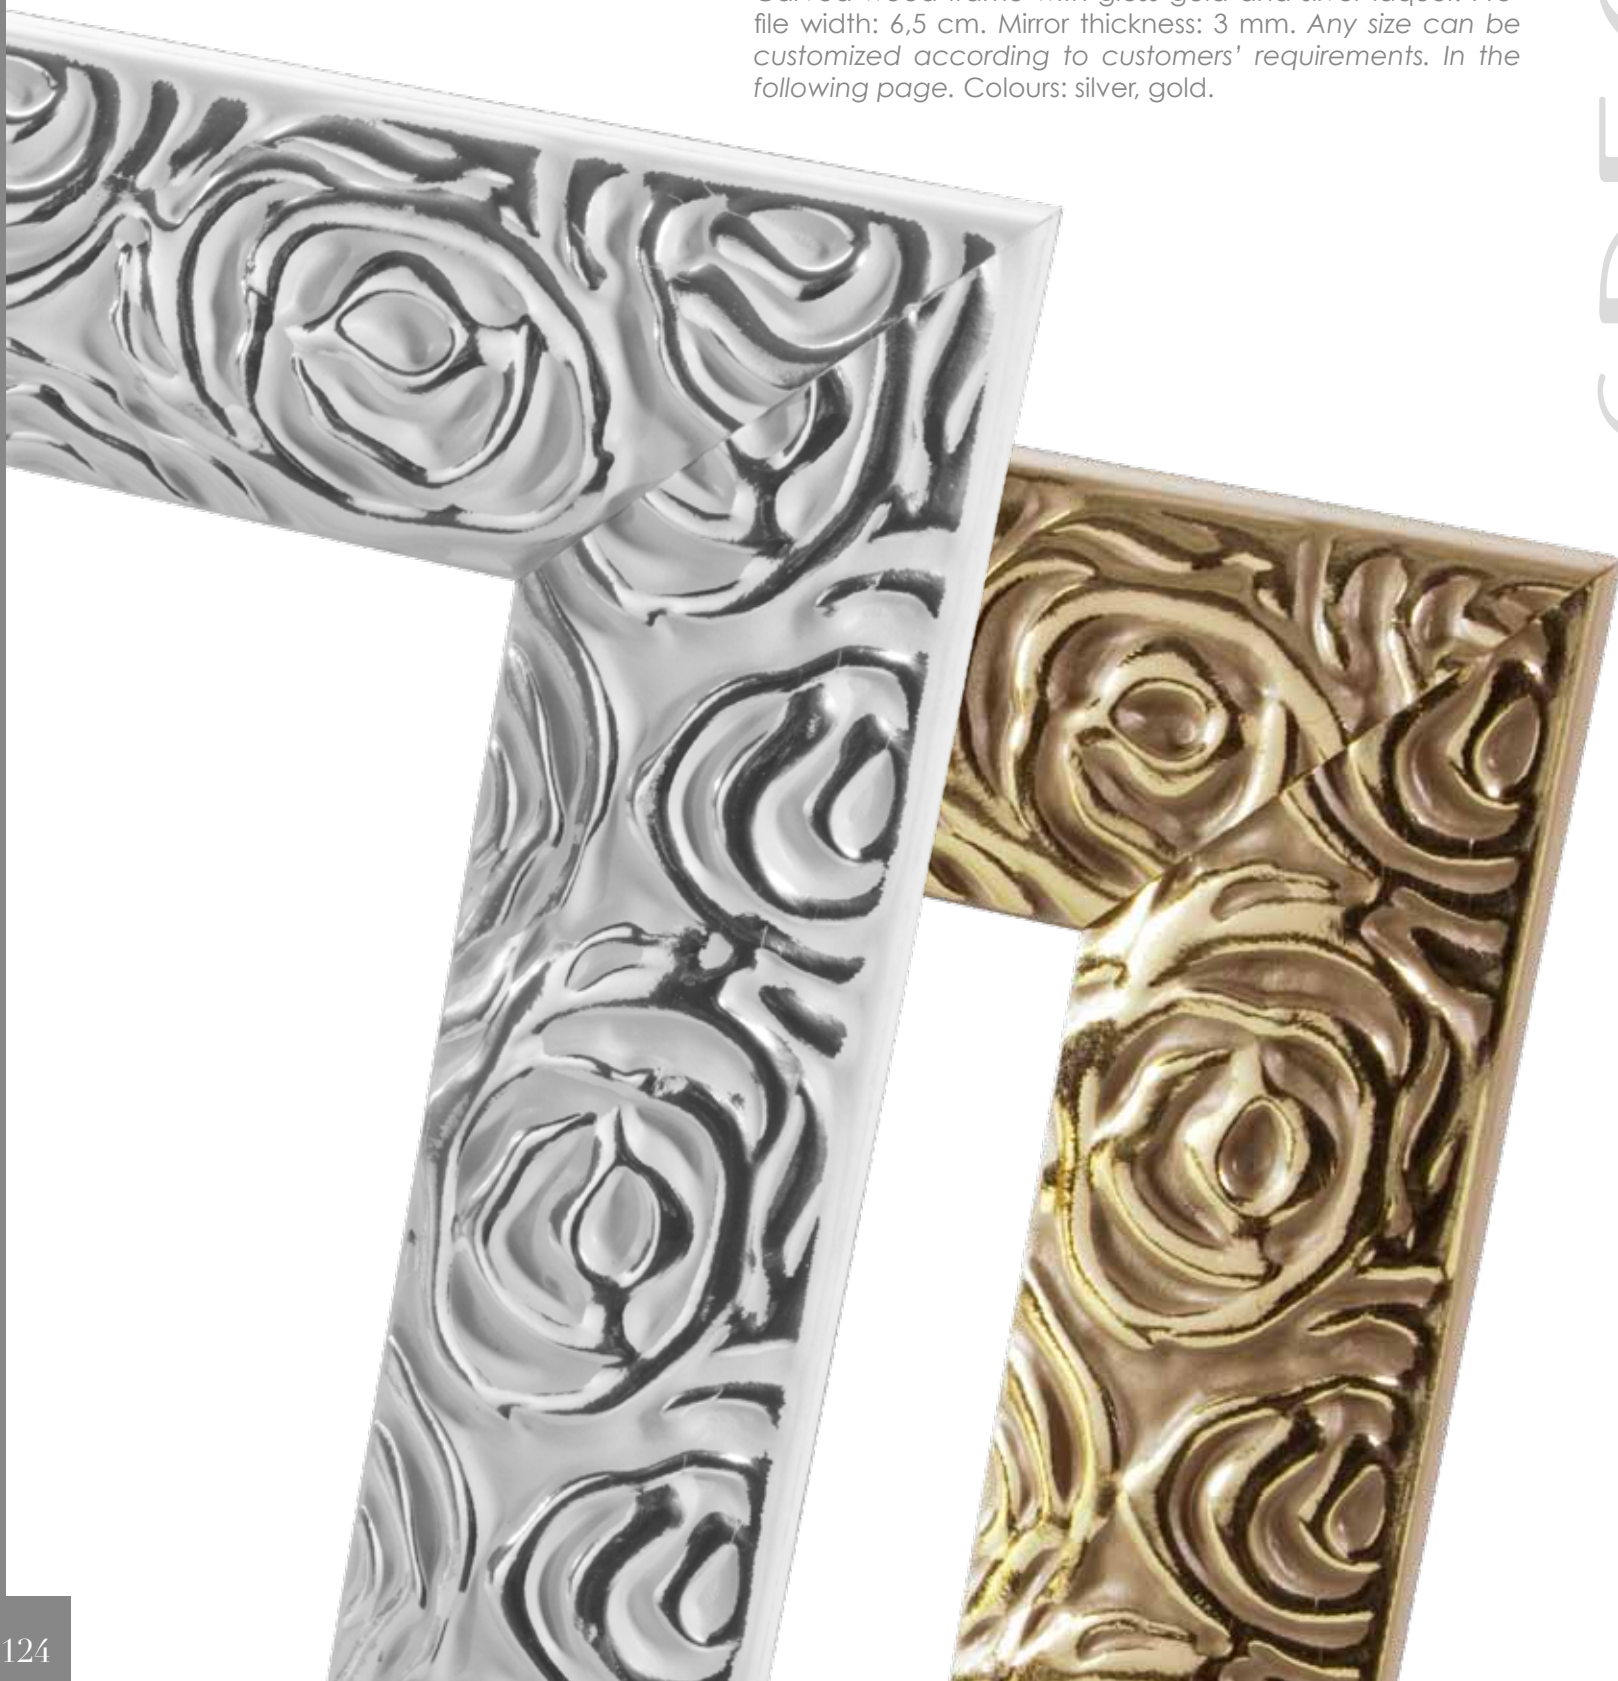

CUPIDO

Specchio da 3 mm montato su profilo da 6,5 cm in legno sagomato, pastellato e colorato con decori a sbalzo. Il decoro pastellato della rosa viene cromato e reso brillante nella parte superiore ed opacizzato all'interno del motivo. Il contrasto creato rende prezioso e romantico questo specchio! Varianti : argento, oro.

Questo articolo è ordinabile in tutte le misure su richiesta. Nota bene: la caratteristica del profilo non garantisce in alcun modo l'esatta coincidenza del decoro nel punto di giuntura delle aste. L'eventuale imperfezione della dimensione del motivo non costituisce "difetto"

Carved wood frame with gloss gold and silver laquer. Profile width: 6,5 cm. Mirror thickness: 3 mm. Any size can be customized according to customers' requirements. In the following page. Colours: silver, gold.